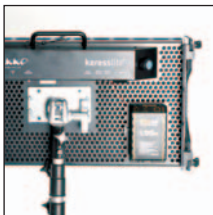

karesslite®

Quality portable white light has arrived...

- High output attractive soft light
- Non glare extendable diffuser provides a single light source
- Daylight and Tungsten versions available
- Honeycomb louvers and barn door accessories available
- High quality colour with minimal shift on dimming
- Portable and light weight
- Studio version also available
- DMX and local dimming on all units

karesslite® series LED-based lighting system provides unlimited flexibility for location and studio shooting.

karesslite® uses high quality Tungsten or Daylight balanced LEDs creating, broad spectrum white light specifically developed for film and video applications. Unlike traditional lighting products, colour temperature remains consistent throughout the full range of intensity variation.

karesslite® is a professional lighting unit developed to adapt specifically to the dynamic requirements of film and video shoots. The fixture can be ordered with an industry standard V-mount to allow flexible, battery powered operation.