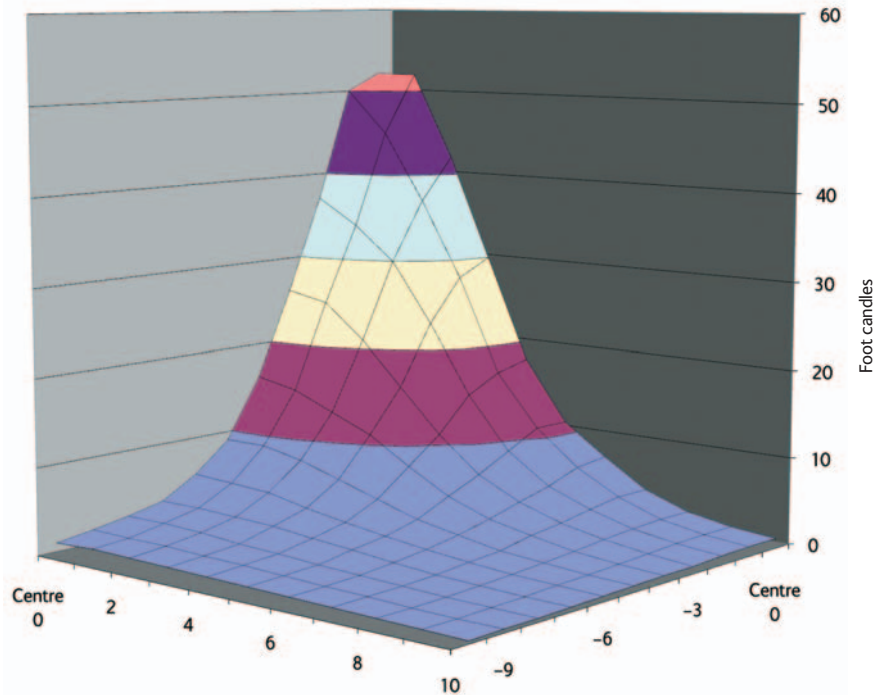

# karesslite<sup>®</sup> DD

karesslite 6006 daylight DD – with extended diffusion  
@ 10' from diffusion

Foot candles:

- 0–10
- 10–20
- 20–30
- 30–40
- 40–50
- 50–60